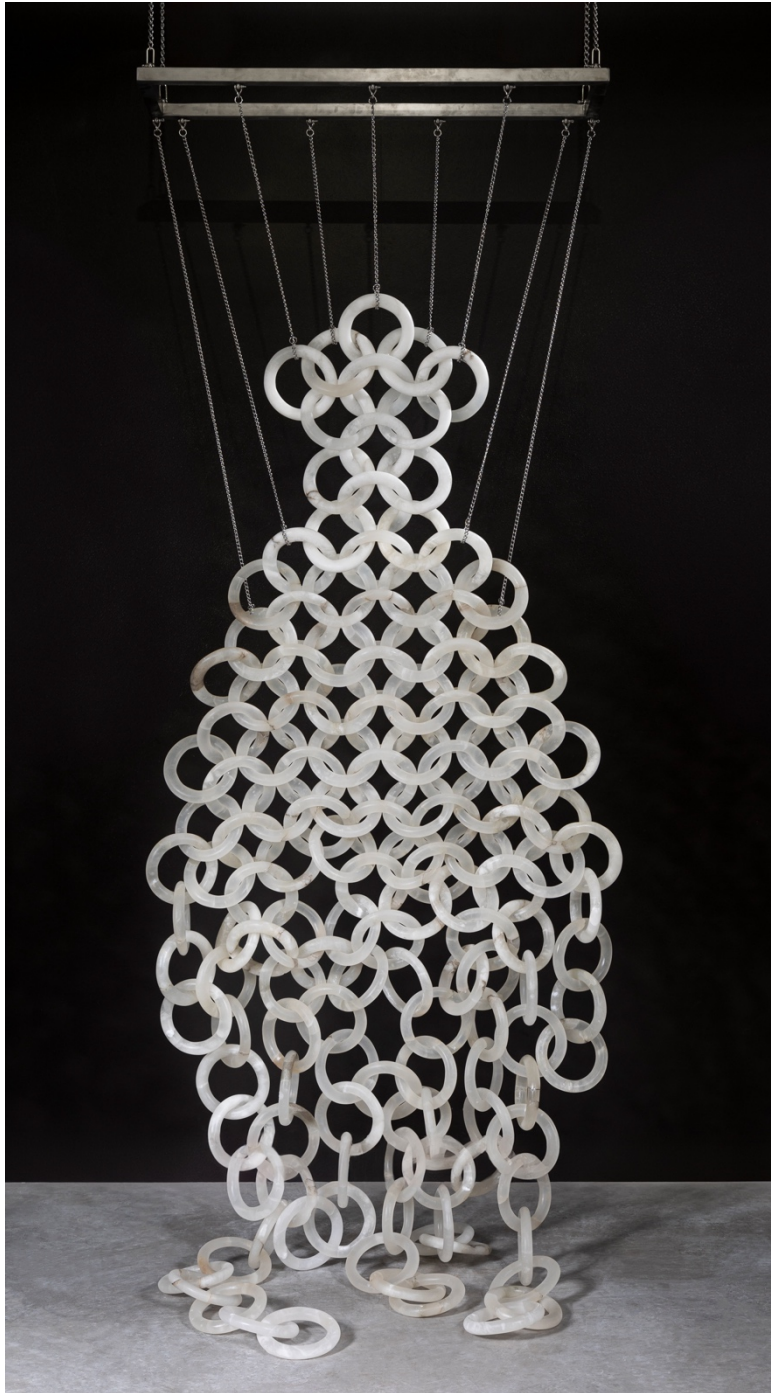

CARVALHO PARK

THE
ARMORY
SHOW

CARVALHO PARK

RACHEL MICA WEISS

Protector I (Sarcophagus), 2024

hand carved alabaster, stainless steel

91 x 31 x 7 ¼ in. (231.1 x 78.7 x 18.4 cm)

\$32,000

CARVALHO PARK

RACHEL MICA WEISS

Protector II (Shroud), 2024
hand carved alabaster, stainless steel
91 x 38 x 22 in. (231.1 x 96.5 x 55.9 cm)

\$35,000

CARVALHO PARK

RACHEL MICA WEISS

Protector III (Hood), 2024

hand carved alabaster, stainless steel

53 ½ x 38 ½ x 4 ¼ in. (141 x 97.8 x 10.8 cm)

\$25,000

CARVALHO PARK

RACHEL MICA WEISS

How to Pass Through to the Other Side?, 2024
hand carved verde antique marble, stainless steel
64 x 32 x 6 ½ in. (162.6 x 81.3 x 16.5 cm)

RACHEL MICA WEISS

In Time III, 2024

cast concrete, pigment, glass, verde antique marble, motors, stainless steel
59 x 40 ½ x 35 ½ in. (149.9 x 102.9 x 90.2 cm)

\$70,000