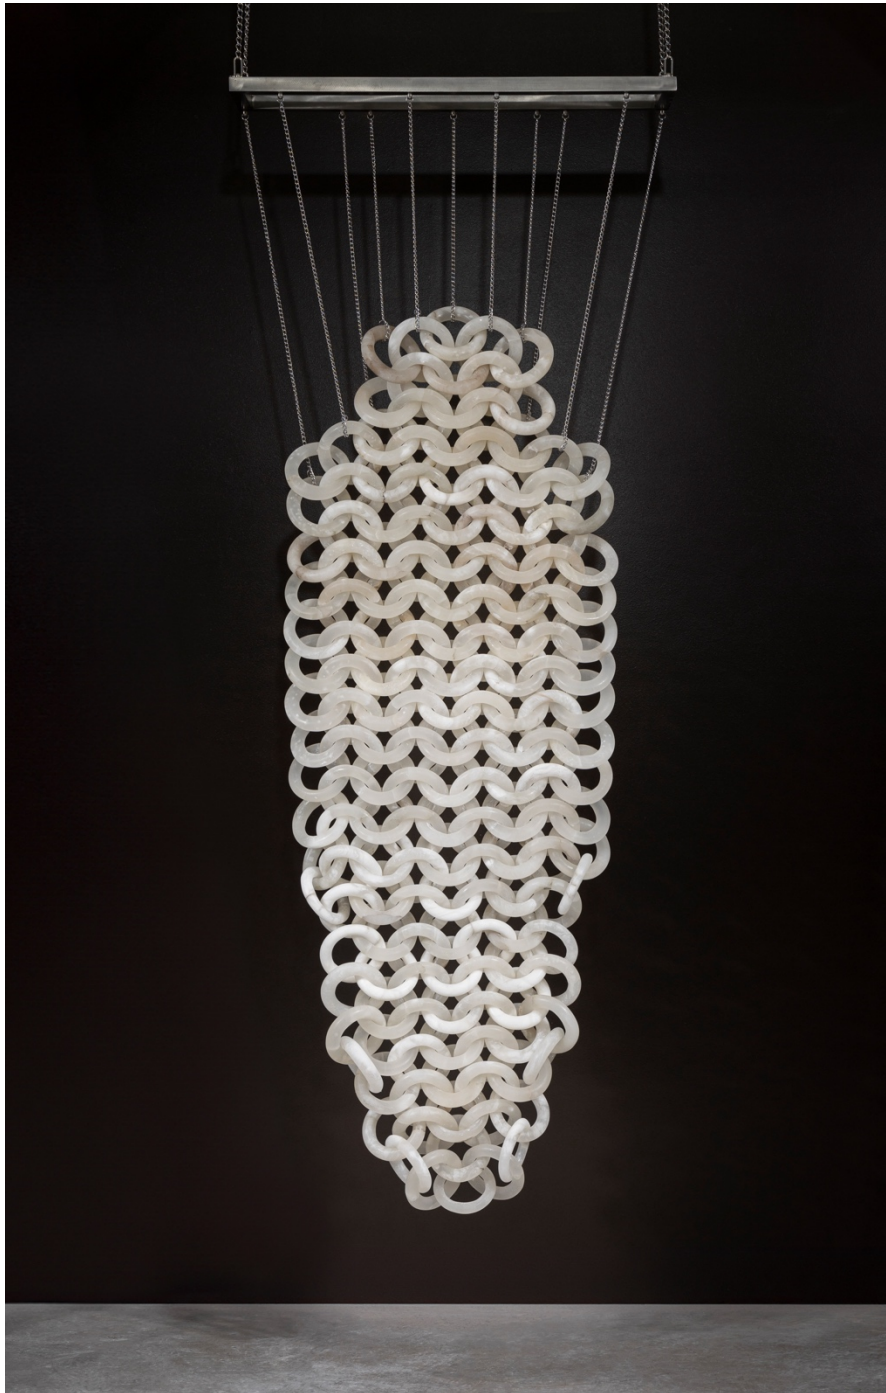

CARVALHO PARK

THE
ARMORY
SHOW

CARVALHO PARK

RACHEL MICA WEISS

Protector I (Sarcophagus), 2024

hand carved alabaster, stainless steel

91 x 31 x 7 ¼ in. (231.1 x 78.7 x 18.4 cm)

\$32,000

CARVALHO PARK

RACHEL MICA WEISS

Protector II (Shroud), 2024
hand carved alabaster, stainless steel
91 x 38 x 22 in. (231.1 x 96.5 x 55.9 cm)

\$35,000

CARVALHO PARK

RACHEL MICA WEISS

Protector III (Hood), 2024

\$24,000

CARVALHO PARK

RACHEL MICA WEISS

How Do You Choose?, 2024

calacatta viola marble, stainless steel

30 ½ x 25 x 3 ¾ in. (77.5 x 63.5 x 9.5 cm)

\$20,000

CARVALHO PARK

RACHEL MICA WEISS

In Time III, 2024

cast concrete, pigment, glass, verde antique marble, motors, stainless steel
59 x 40 ½ x 35 ½ in. (149.9 x 102.9 x 90.2 cm)

\$70,000