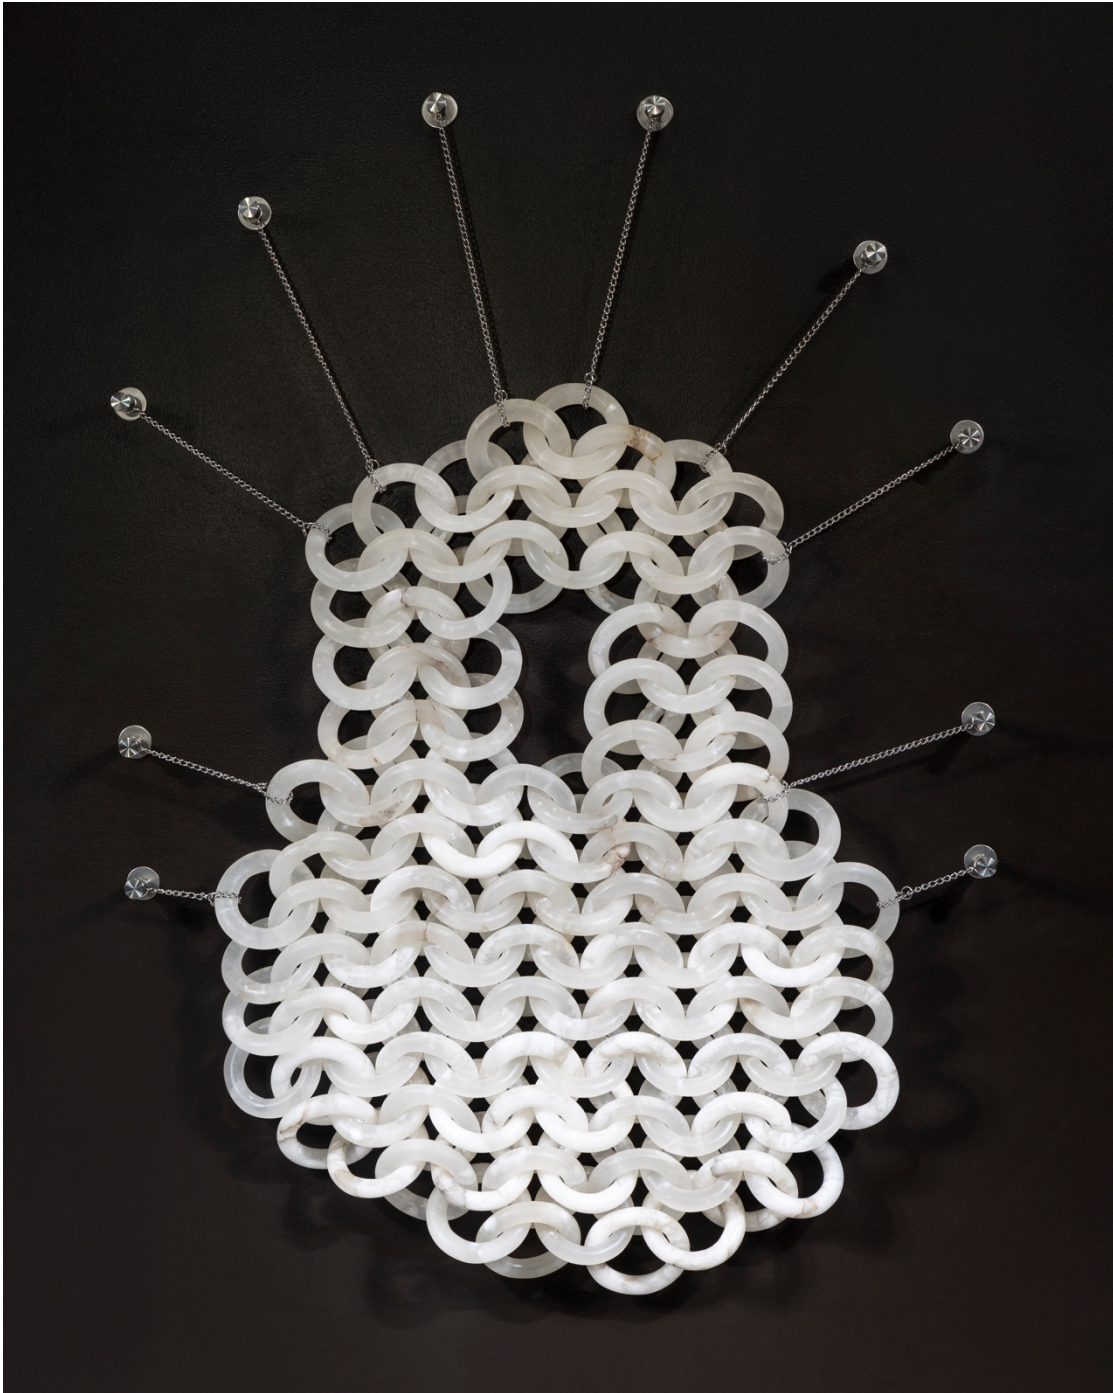

CARVALHO PARK

THE
ARMORY
SHOW

CARVALHO PARK

RACHEL MICA WEISS

Protector I (Sarcophagus), 2024

hand carved alabaster, stainless steel

91 x 31 x 7 ¼ in. (231.1 x 78.7 x 18.4 cm)

\$32,000

CARVALHO PARK

RACHEL MICA WEISS

Protector II (Shroud), 2024
hand carved alabaster, stainless steel
91 x 38 x 22 in. (231.1 x 96.5 x 55.9 cm)

\$35,000

CARVALHO PARK

RACHEL MICA WEISS

Protector III (Hood), 2024

\$24,000

CARVALHO PARK

RACHEL MICA WEISS

How Do You Choose?, 2024

calacatta viola marble, stainless steel

30 ½ x 25 x 3 ¾ in. (77.5 x 63.5 x 9.5 cm)

\$20,000

CARVALHO PARK

RACHEL MICA WEISS

In Time III, 2024

cast concrete, pigment, glass, verde antique marble, motors, stainless steel
59 x 40 ½ x 35 ½ in. (149.9 x 102.9 x 90.2 cm)

\$70,000