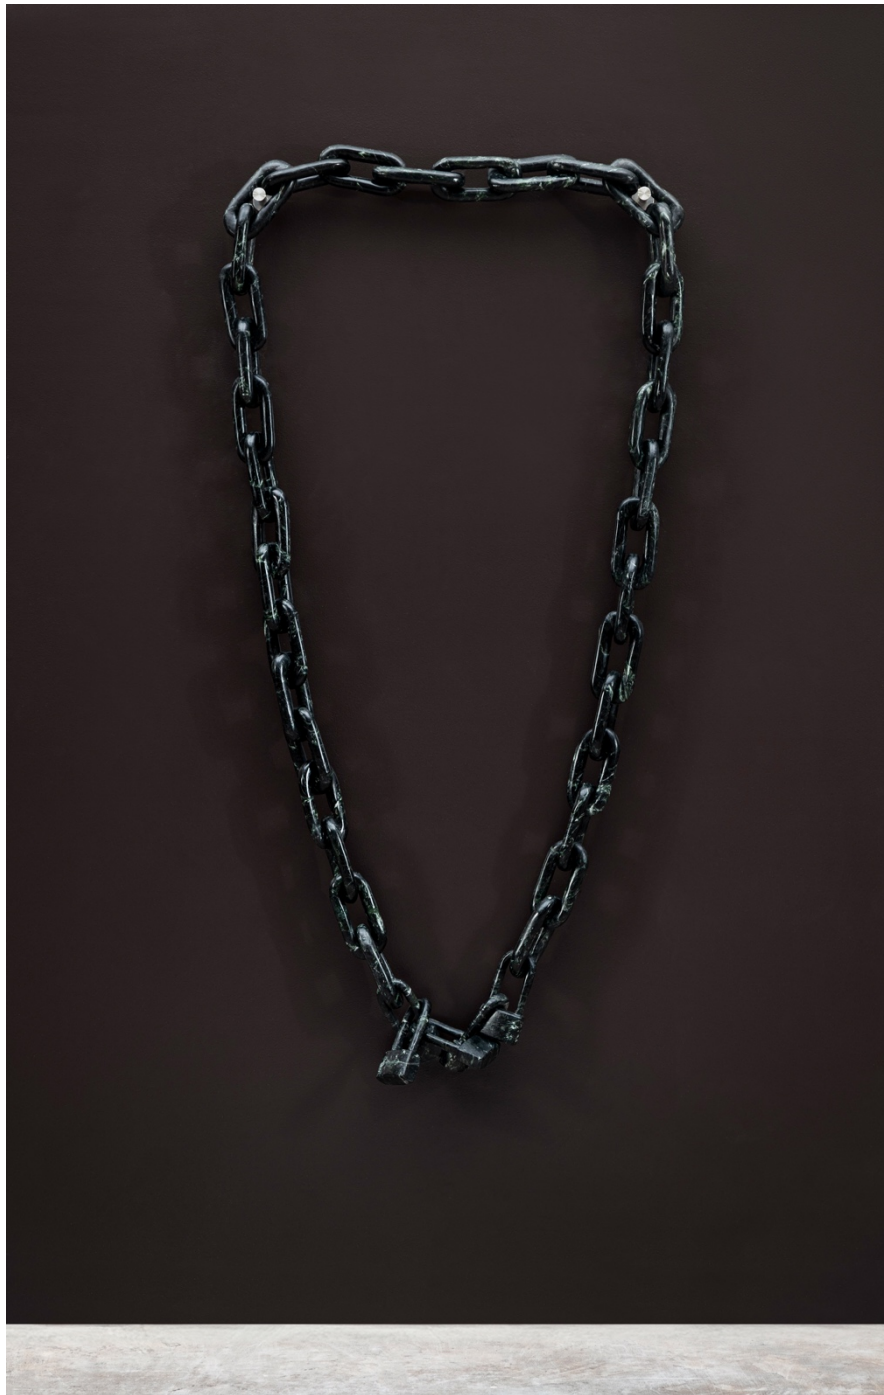

CARVALHO PARK

THE
ARMORY
SHOW

CARVALHO PARK

RACHEL MICA WEISS

Protector I (Sarcophagus), 2024

hand carved alabaster, stainless steel

91 x 31 x 7 ¼ in. (231.1 x 78.7 x 18.4 cm)

\$32,000

CARVALHO PARK

RACHEL MICA WEISS

Protector II (Shroud), 2024
hand carved alabaster, stainless steel
91 x 38 x 22 in. (231.1 x 96.5 x 55.9 cm)

\$35,000

CARVALHO PARK

RACHEL MICA WEISS

Protector III (Hood), 2024

hand carved alabaster, stainless steel

53 ½ x 38 ½ x 4 ¼ in. (141 x 97.8 x 10.8 cm)

\$25,000

CARVALHO PARK

RACHEL MICA WEISS

How to Pass Through to the Other Side?, 2024
hand carved verde antique marble, stainless steel
64 x 32 x 6 ½ in. (162.6 x 81.3 x 16.5 cm)

\$24,000

CARVALHO PARK

RACHEL MICA WEISS

How Do You Choose?, 2024

calacatta viola marble, stainless steel

30 ½ x 25 x 3 ¾ in. (77.5 x 63.5 x 9.5 cm)

\$20,000

CARVALHO PARK