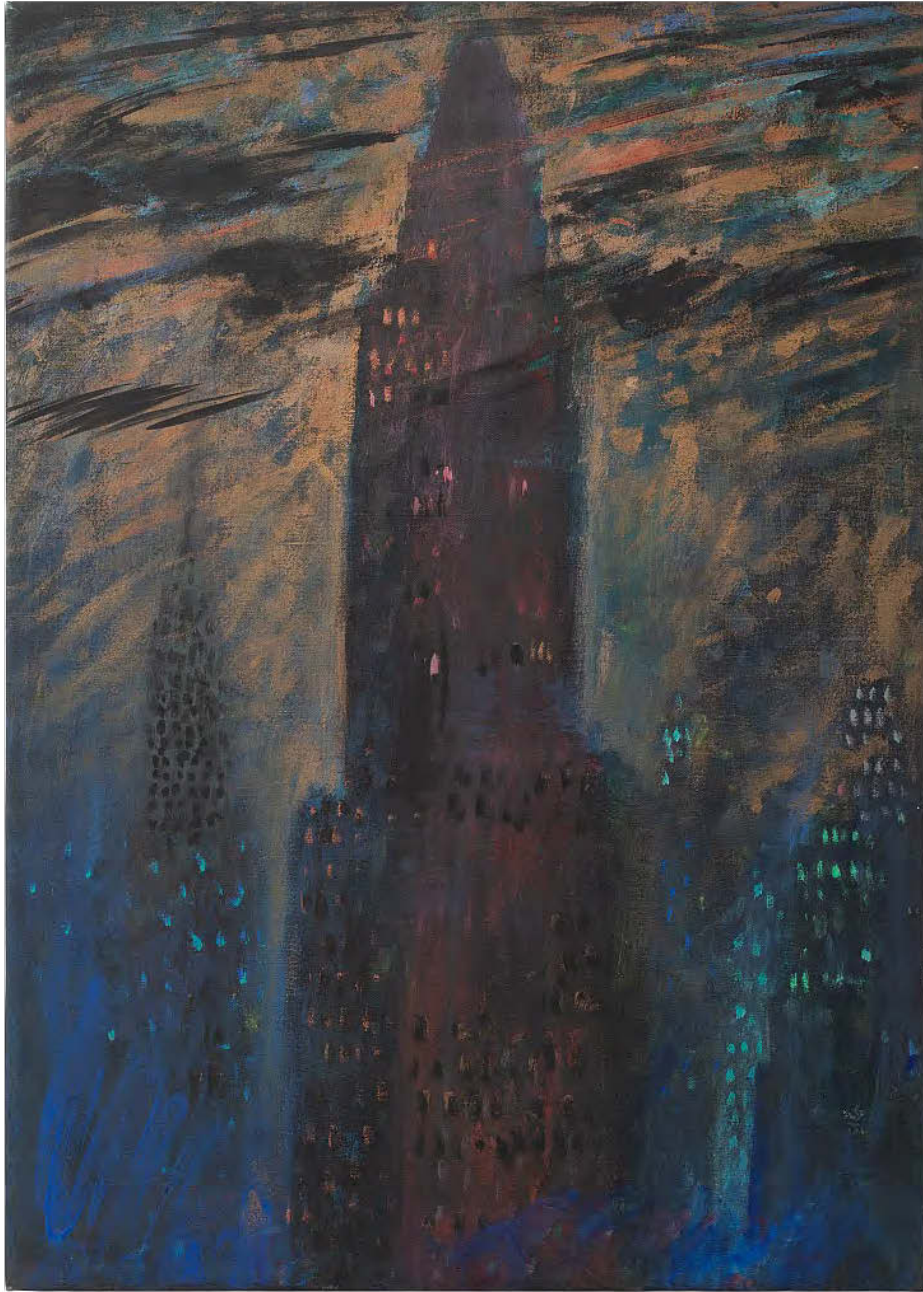

When Jimmy Wright (b. 1944) moved to New York City in 1974, his world changed. A farm boy from rural Kentucky, Wright had already spent a decade in cities – Chicago and Carbondale, Illinois, where he obtained his undergraduate and graduate education – but the electric atmosphere he encountered on the streets and in the clubs of NY was fuel for a burst of hot artistic activity. In this solo presentation, FIERMAN and Corbett vs. Dempsey are pleased to present a selection of the supercharged paintings and drawings that Wright made in that period. The drawings feature vivid characters he observed in downtown Manhattan, specifically in gay clubs like the Anvil, around the Chelsea Hotel, and at the bar in Max's Kansas City. At the same time as he was composing these frank and sometimes humorous works on paper, Wright was painting elegant night scenes of the city's buildings and bridges, canvases with spectacular metallic clouds and jet black backgrounds. These works will be shown for the first time in this booth.

Jimmy Wright
Silver Sky, 1975-6
oil on canvas
54h x 66w in
137.16h x 167.64w cm
JW150
\$ 45,000.00

FIERMAN

CORBETT VS. DEMPSEY

FIERMAN

CORBETT VS. DEMPSEY

Jimmy Wright
Gold Sky, 1975
Acrylic on canvas
28h x 20w in
71.12h x 50.80w cm
JW148
\$ 24,000.00