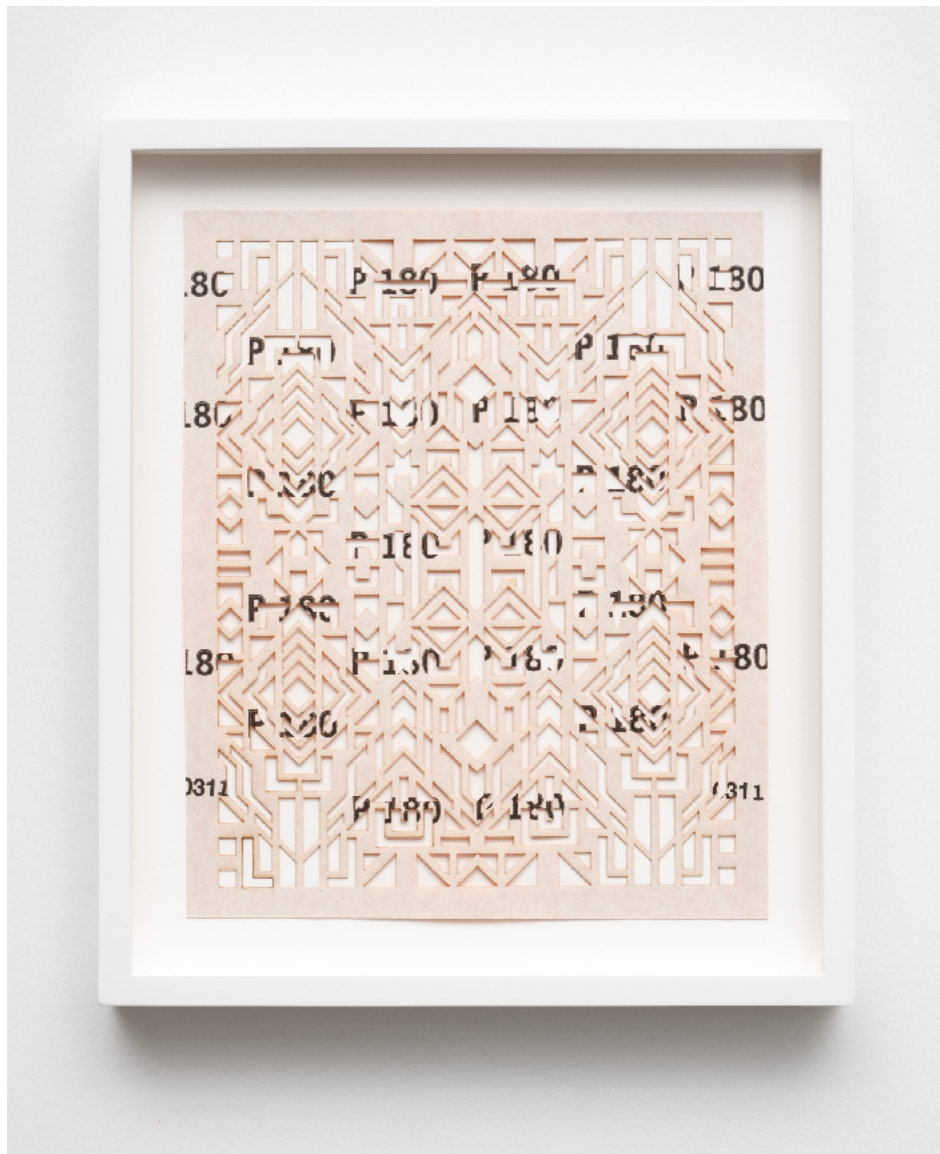

blouin | division

Caroline Monnet

Glide 29, 2024

Papier sablé / sandpaper

13 1/2 x 11 1/2 in.

CMo-0523

$2,900.00