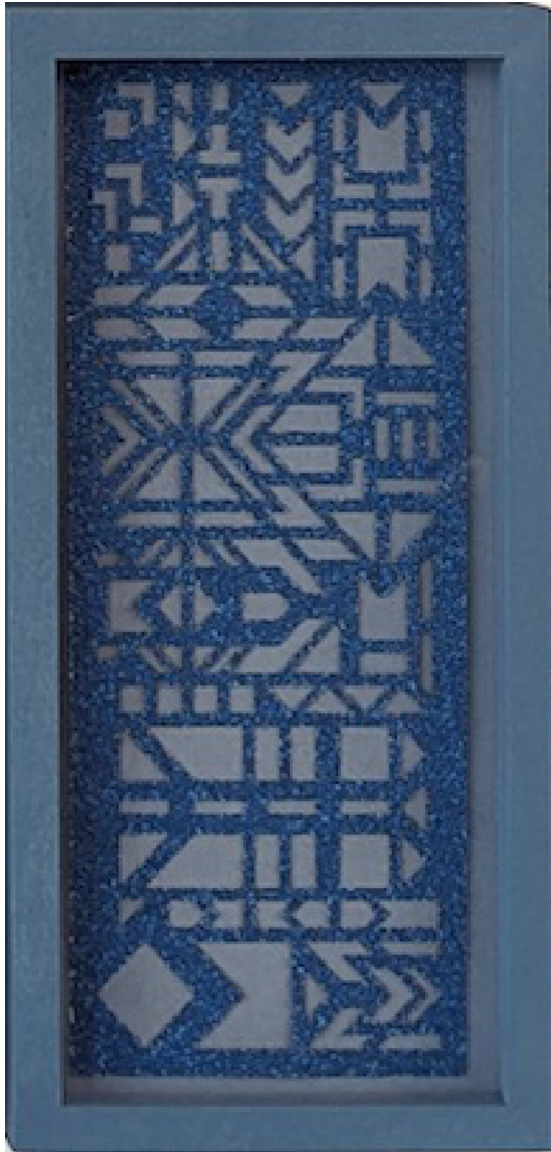

Caroline Monnet

Minitig (island) 08, 2024

Papier sablé / sandpaper

10 x 4 3/4 in.

CMo-0537

$2,000.00