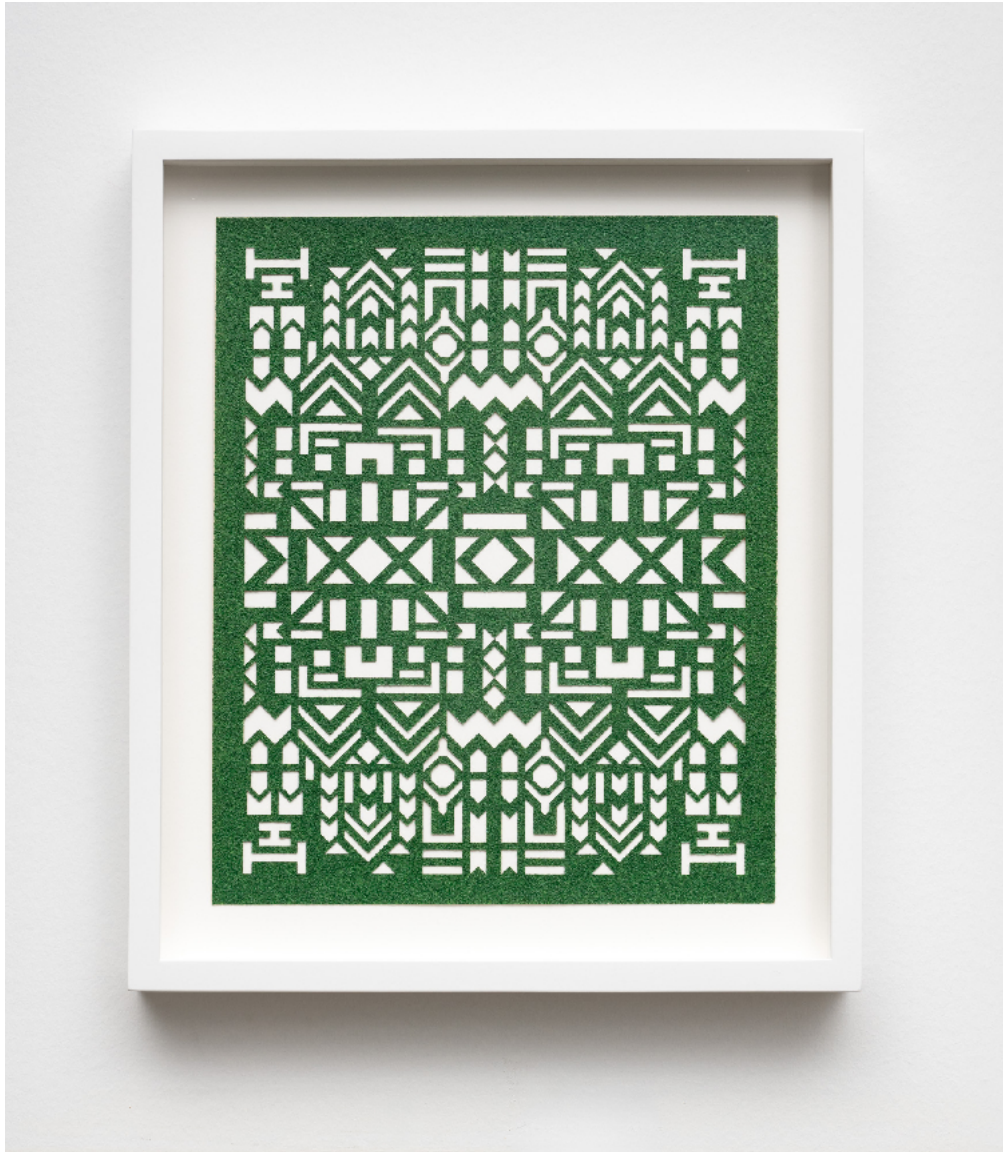

blouin | division

Caroline Monnet

Glide 30, 2024

Papier sablé / sandpaper

13 1/2 x 11 1/2 in.

CMo-0524

$2,900.00