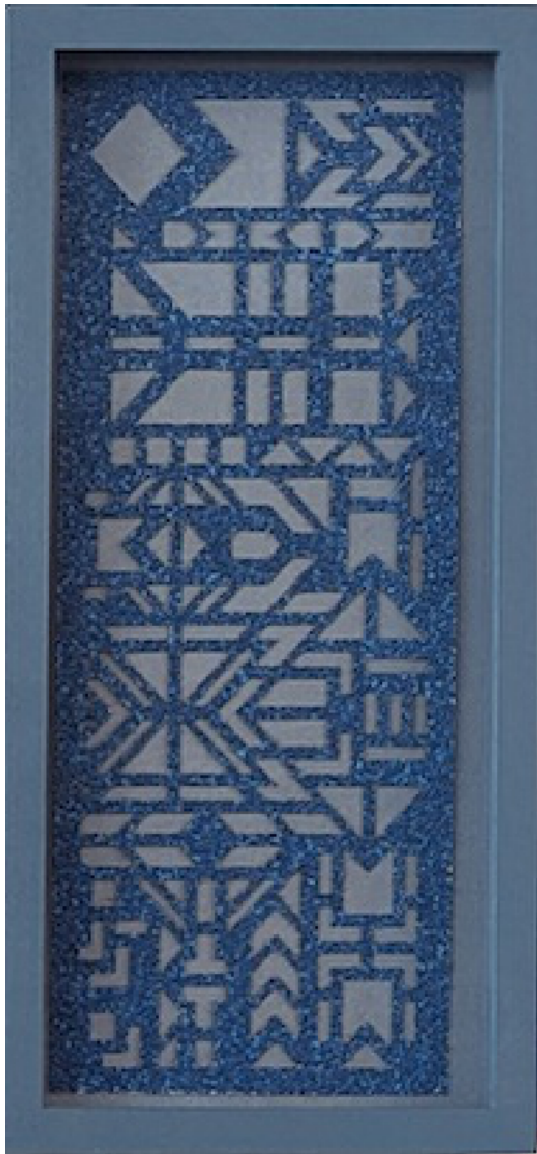

Caroline Monnet

Minitig (island) 04, 2024

Papier sablé / sandpaper

10 x 4 3/4 in.

CMo-0533

$2,000.00