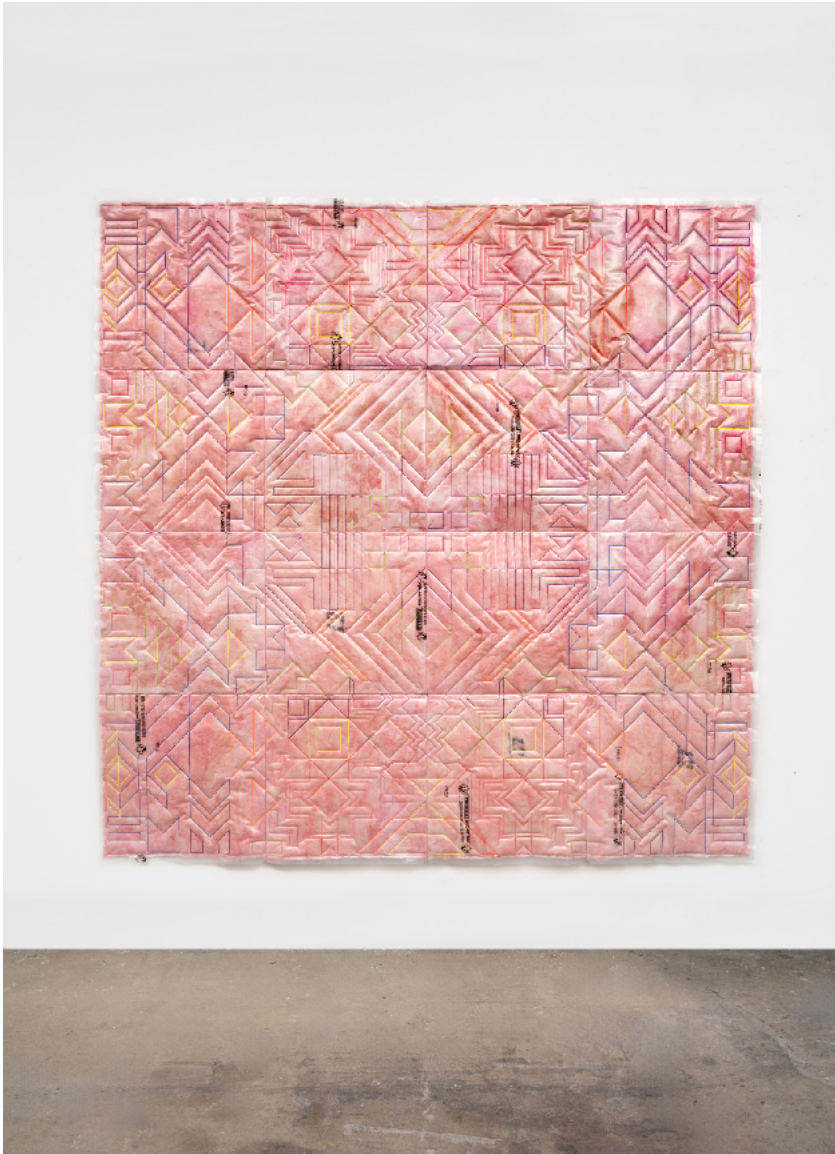

*If Worlds Were Flowers, 2024*

Mousse, Panneau à lamelles orientées / Foam, Oriented strand board

47 1/2 x 47 1/2 x 4 1/2 in.

CMo-0515

\$17,000.00

# blouin | division

**Caroline Monnet**

*Body Part*, 2024

Broderie sur polyéthylène, laine minérale / Embroidery on polyethylene, mineral wool

82 x 82 x 2 in.

CMo-0516

\$36,000.00

**Caroline Monnet**