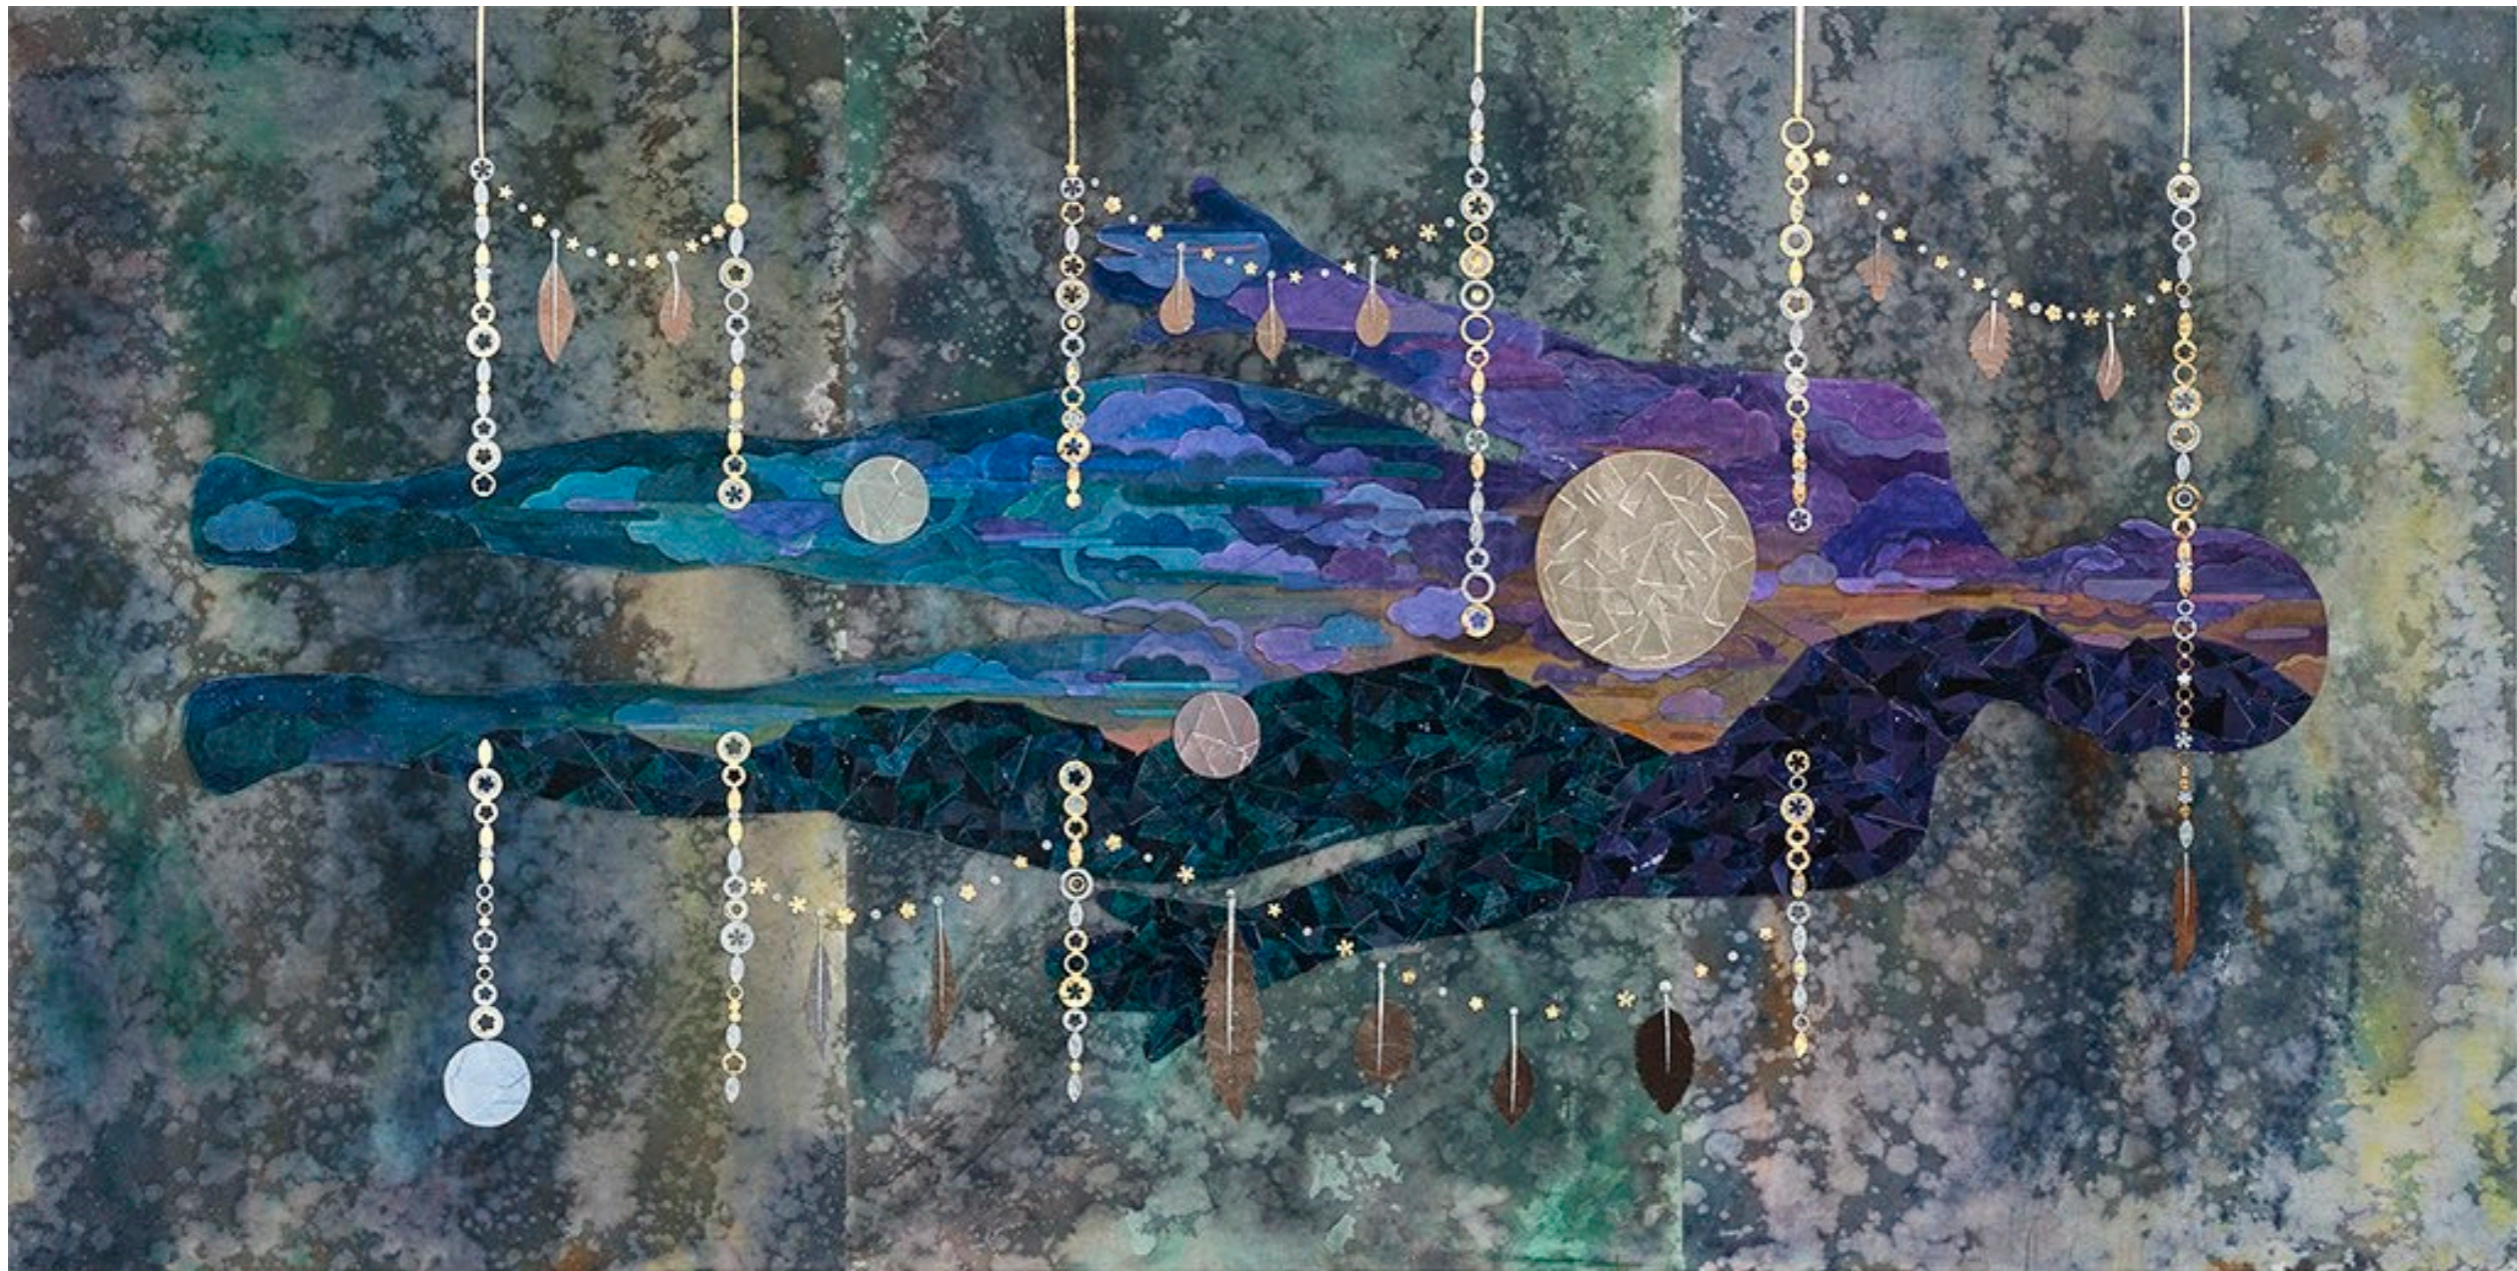

Saya Woolfalk
New Works on Paper
The Art Show 2024
Art Dealers Association of America

Tumbling into Landscape (Cosmic Tether), 2024

Mixed media collage on paper

73-9/16 x 37-1/4 inches (sheet)

74-1/8 x 38-1/4 inches (framed)

Tumbling into Landscape (Cosmic Tether), 2024

Tumbling into Landscape (Cosmic Tether), 2024
(Please note: The orientation of this work may be either right side up or upside down)

Birthing a New Sky (Starships and Cosmic Tethers), 2024