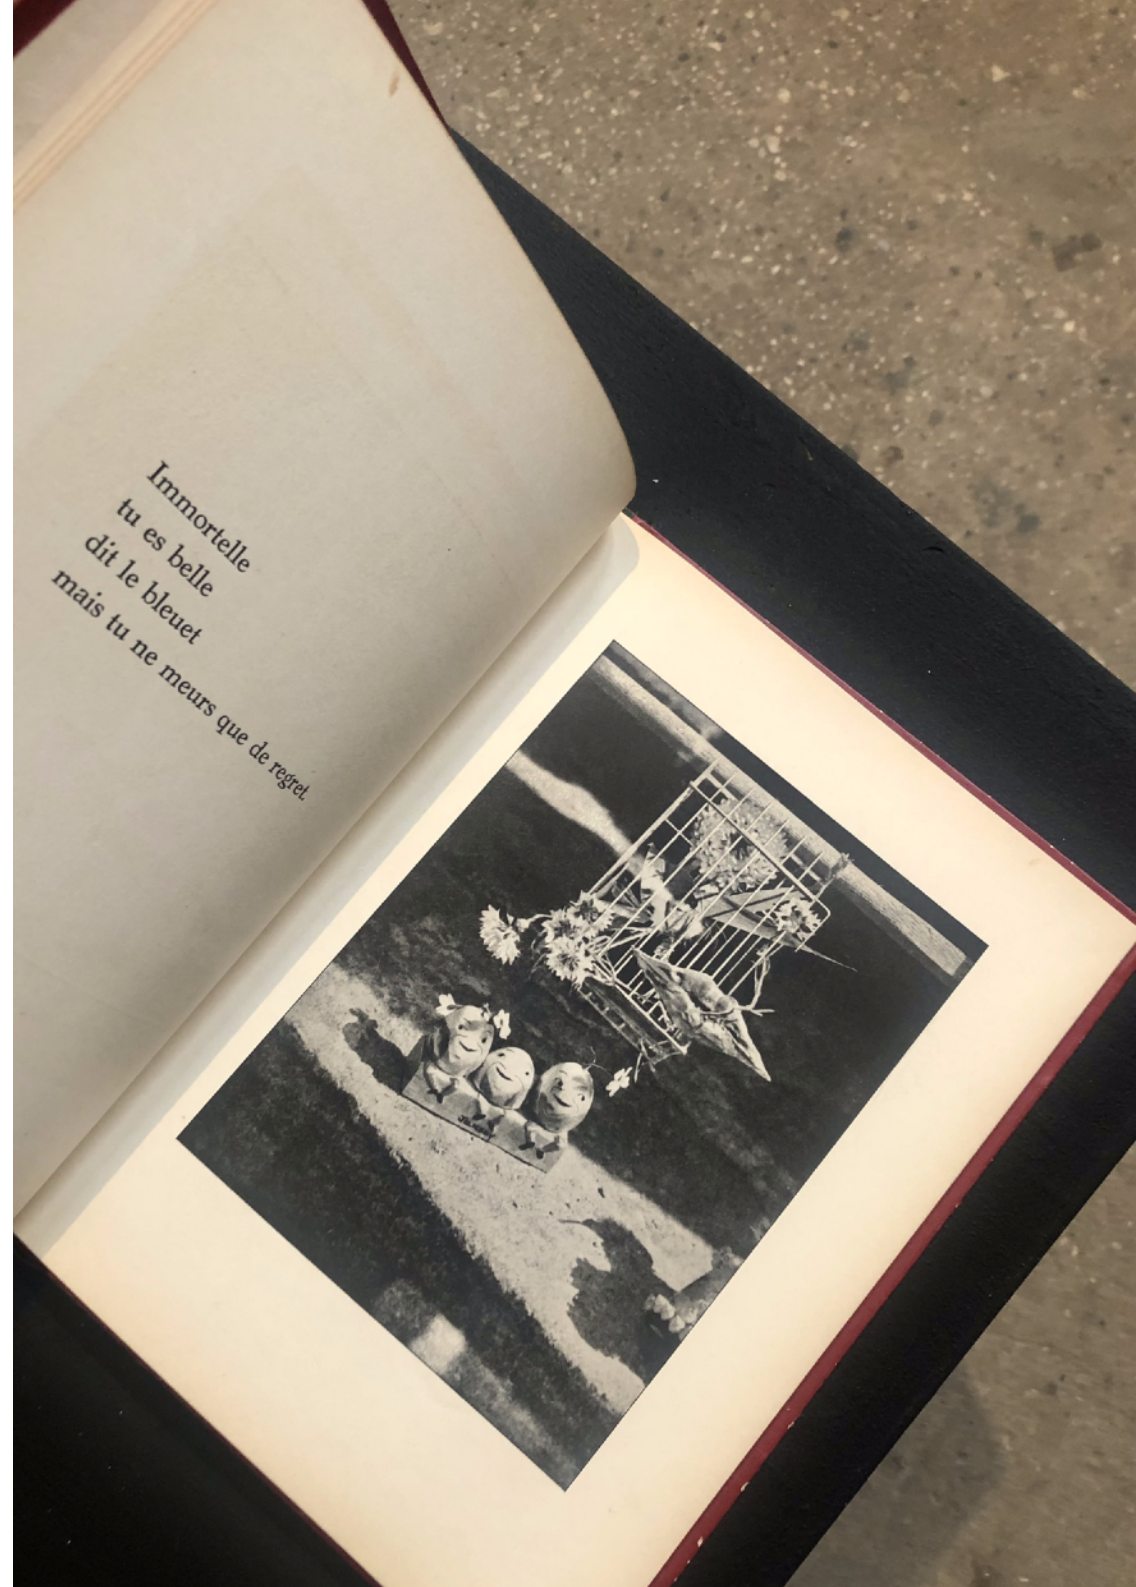

Claude Cahun

Le Coeur de Pic
1937

Texts by Lise Deharme
Illustrations by Claude Cahun

€4,000
$4,500