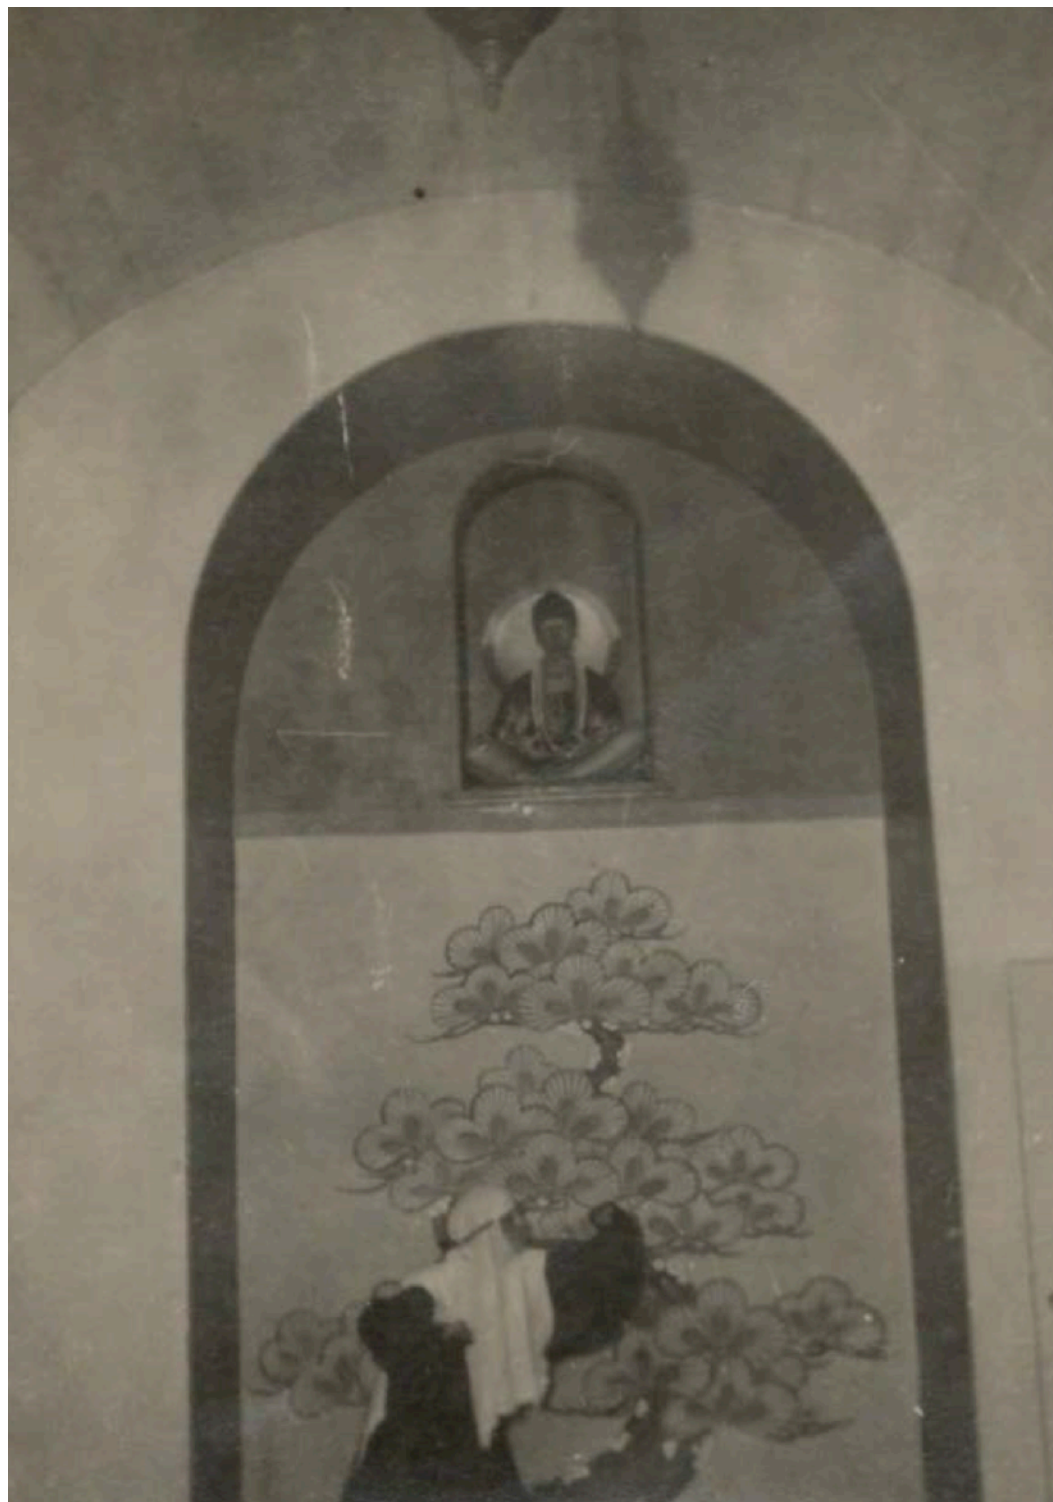

Photograph

Gelatin silver print in black and white on Velox paper

23 x 17cm (dim. without frame)

€40,000

\$43,000

Claude Cahun

Autoportrait en méditation
1927

Photograph

Gelatin silver print in black and white on Velox paper
10,5 x 8cm (dim. without frame)

€20,000
\$21,500

Claude Cahun

Claude Cahun et Roger Roussot dans Barbe-Bleue
de Pierre Albert-Birot
1929

Photograph

Gelatin silver print in black and white on Velox paper
10,7 x 7,5cm (dim. without frame)