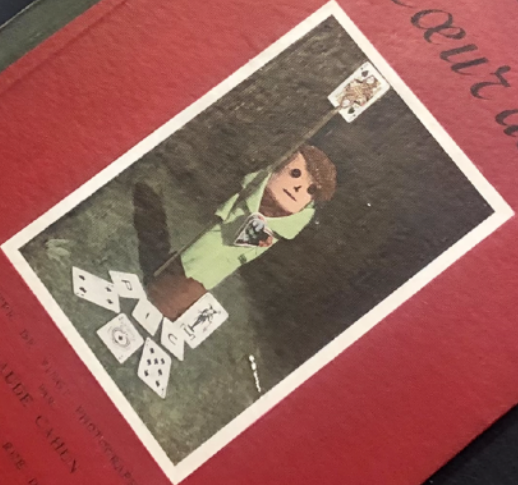

LISE DEHARNE
Le Cœur de Pic

Illustration de Claude Cahen
L'ÉDITIONS DE LA MAISON
CLAUDE CAHEN
5, RUE DE CALVAIRE
PARIS